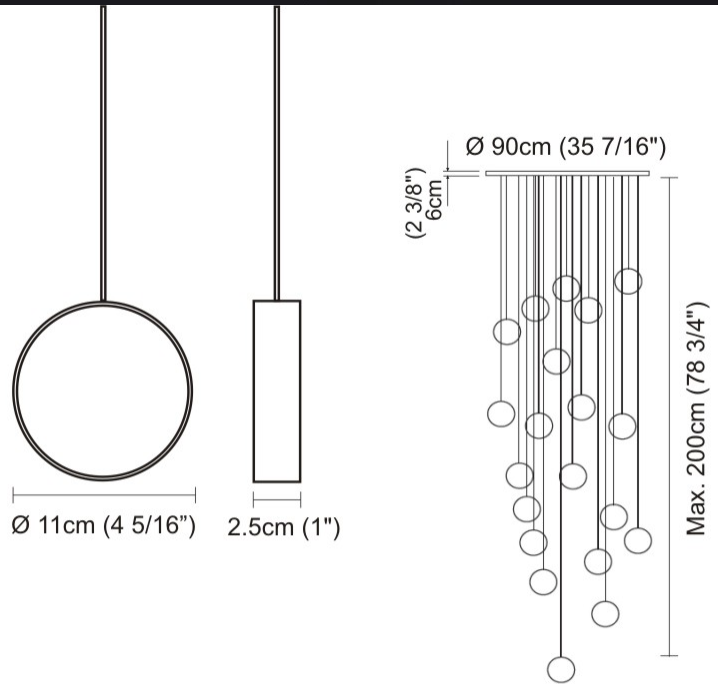

1. To build a product code in our configurator select the specify button on the base model # product page
2. To build a manual product code on this datasheet choose from the options listed below in blue font and add the suffix to the base model #

GENERAL

Series: Do Not Disturb
Brand: Knikerboker
Division: Design
Mounting Type: Suspension
Mounting Location: Ceiling
Subcategory: Ambient

PHYSICAL

Shape: Round
Diameter (mm): 900
Diameter (in): 35 7/16
Max. Overall Height (mm): 2000
Max. Overall Height (in): 78 3/4
Light Distribution: Direct / Indirect
Diffuser: Opal
Fixture Finish: [EWH](#) / [EBK](#) / [MAN](#) / [COF](#) / [PRD](#) / [SLF](#) / [GLF](#) / [CLF](#) / [BRL](#)
Fixture Material: Aluminum
Cable Details: Silicon Coaxial Cable 10 Cables Of 1500mm / 59 1/16" 10 Cables Of 2000mm / 78 3/4"

ELECTRICAL

Lamp Type: LED
Input Wattage (W): 160
Total Output Wattage (W): 140
Dimming: 0-10V Dimming / Phase Dimming (120Vac Only)
Driver Included: Yes
Driver Location: Integrated
Driver Type: Constant Voltage - Universal
Driver Class: Class 2
Input Voltage (V): 120 - 277
Output Voltage (V): 24
Upon Request: (Not included - see components) Remote: Phase dimming @120Vac only / (Included) Integral: 0-10Vdc dimming / 277Vac

LED

Number of LEDs: 20
Color Temperature (°K): 3000
Max. Delivered Lumen (lm): 2000
CRI: >85 CRI
Lamp Life (hrs): 50000

OPTICAL

RATINGS AND CERTIFICATIONS

Certified By: Certified for North American Standards
IP rating: IP20