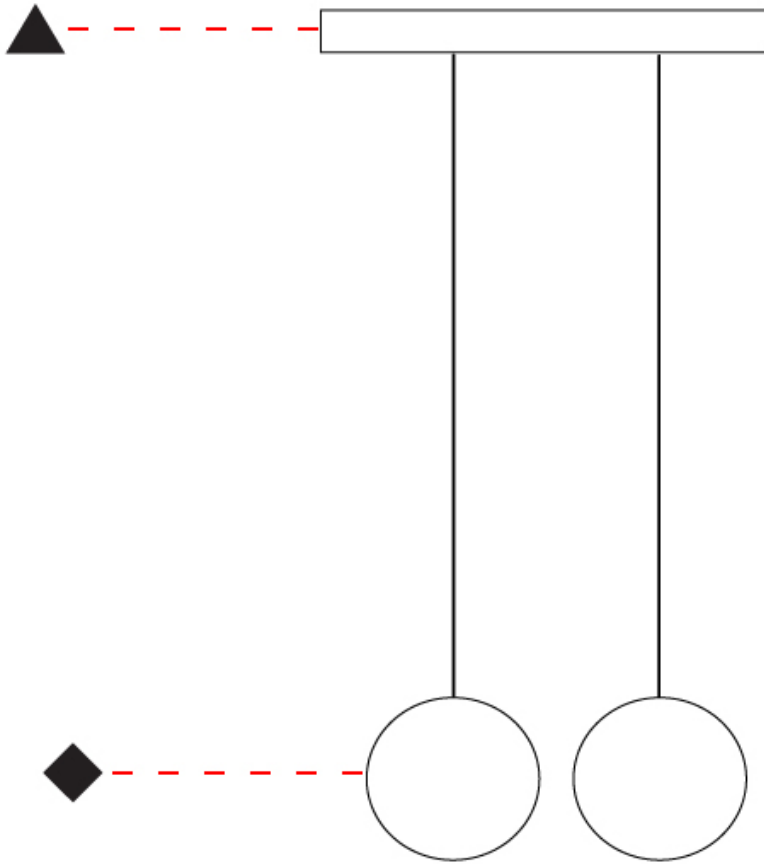

DO NOT DISTURB SUSPENSION

D131113-

PROJECT

TYPE

SPECIFIER

QUANTITY

DATE

D