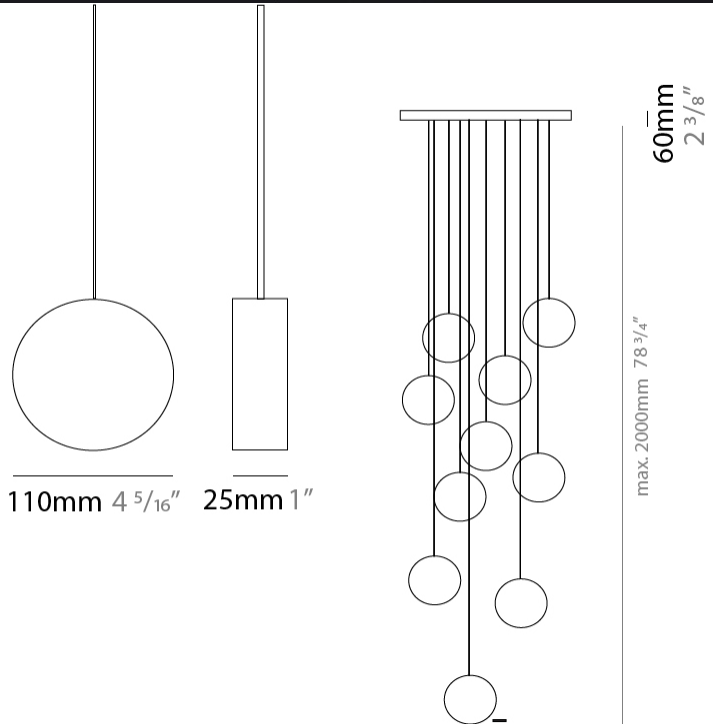

DO NOT DISTURB SUSPENSION

D131561-

base number _____
Finish _____
Options _____

1. To build a product code in our configurator select the specify button on the base model # product page
2. To build a manual product code on this datasheet choose from the options listed below in blue font and add the suffix to the base model #

GENERAL

Series: Do Not Disturb
Brand: Knikerboker
Division: Design
Mounting Type: Suspension
Mounting Location: Ceiling
Subcategory: Pendant

PHYSICAL

Shape: Round
Diameter (mm): 500
Diameter (in): 19 11/16
Extension (mm): 1500
Extension (in): 59 1/16
Light Distribution: Direct / Indirect
Diffuser: Opal
Fixture Finish: [EWH](#) / [EBK](#) / [MAN](#) / [COF](#) / [PRD](#) / [SLF](#) / [GLF](#) / [CLF](#) / [BRL](#)
Fixture Material: Aluminum
Cable Details: Silicion Coaxial Cable 1500 / 59 1/16

ELECTRICAL

Lamp Type: LED
Input Wattage (W): 80
Total Output Wattage (W): 70
Dimming: Non-Dimmable / 0-10V Dimming
Driver Included: Yes
Driver Location: Integrated
Driver Type: Constant Voltage - Universal
Driver Class: Class 2
Input Voltage (V): 120 - 277
Output Voltage (V): 24
Upon Request: Remote: Phase dimming @120Vac only

LED

Number of LEDs: 10
Color Temperature (°K): 3000
Max. Delivered Lumen (lm): 10000
CRI: >85 CRI
Lamp Life (hrs): 50000

OPTICAL

RATINGS AND CERTIFICATIONS

Certified By: CSA Certified to UL and CSA Standards
IP rating: IP20